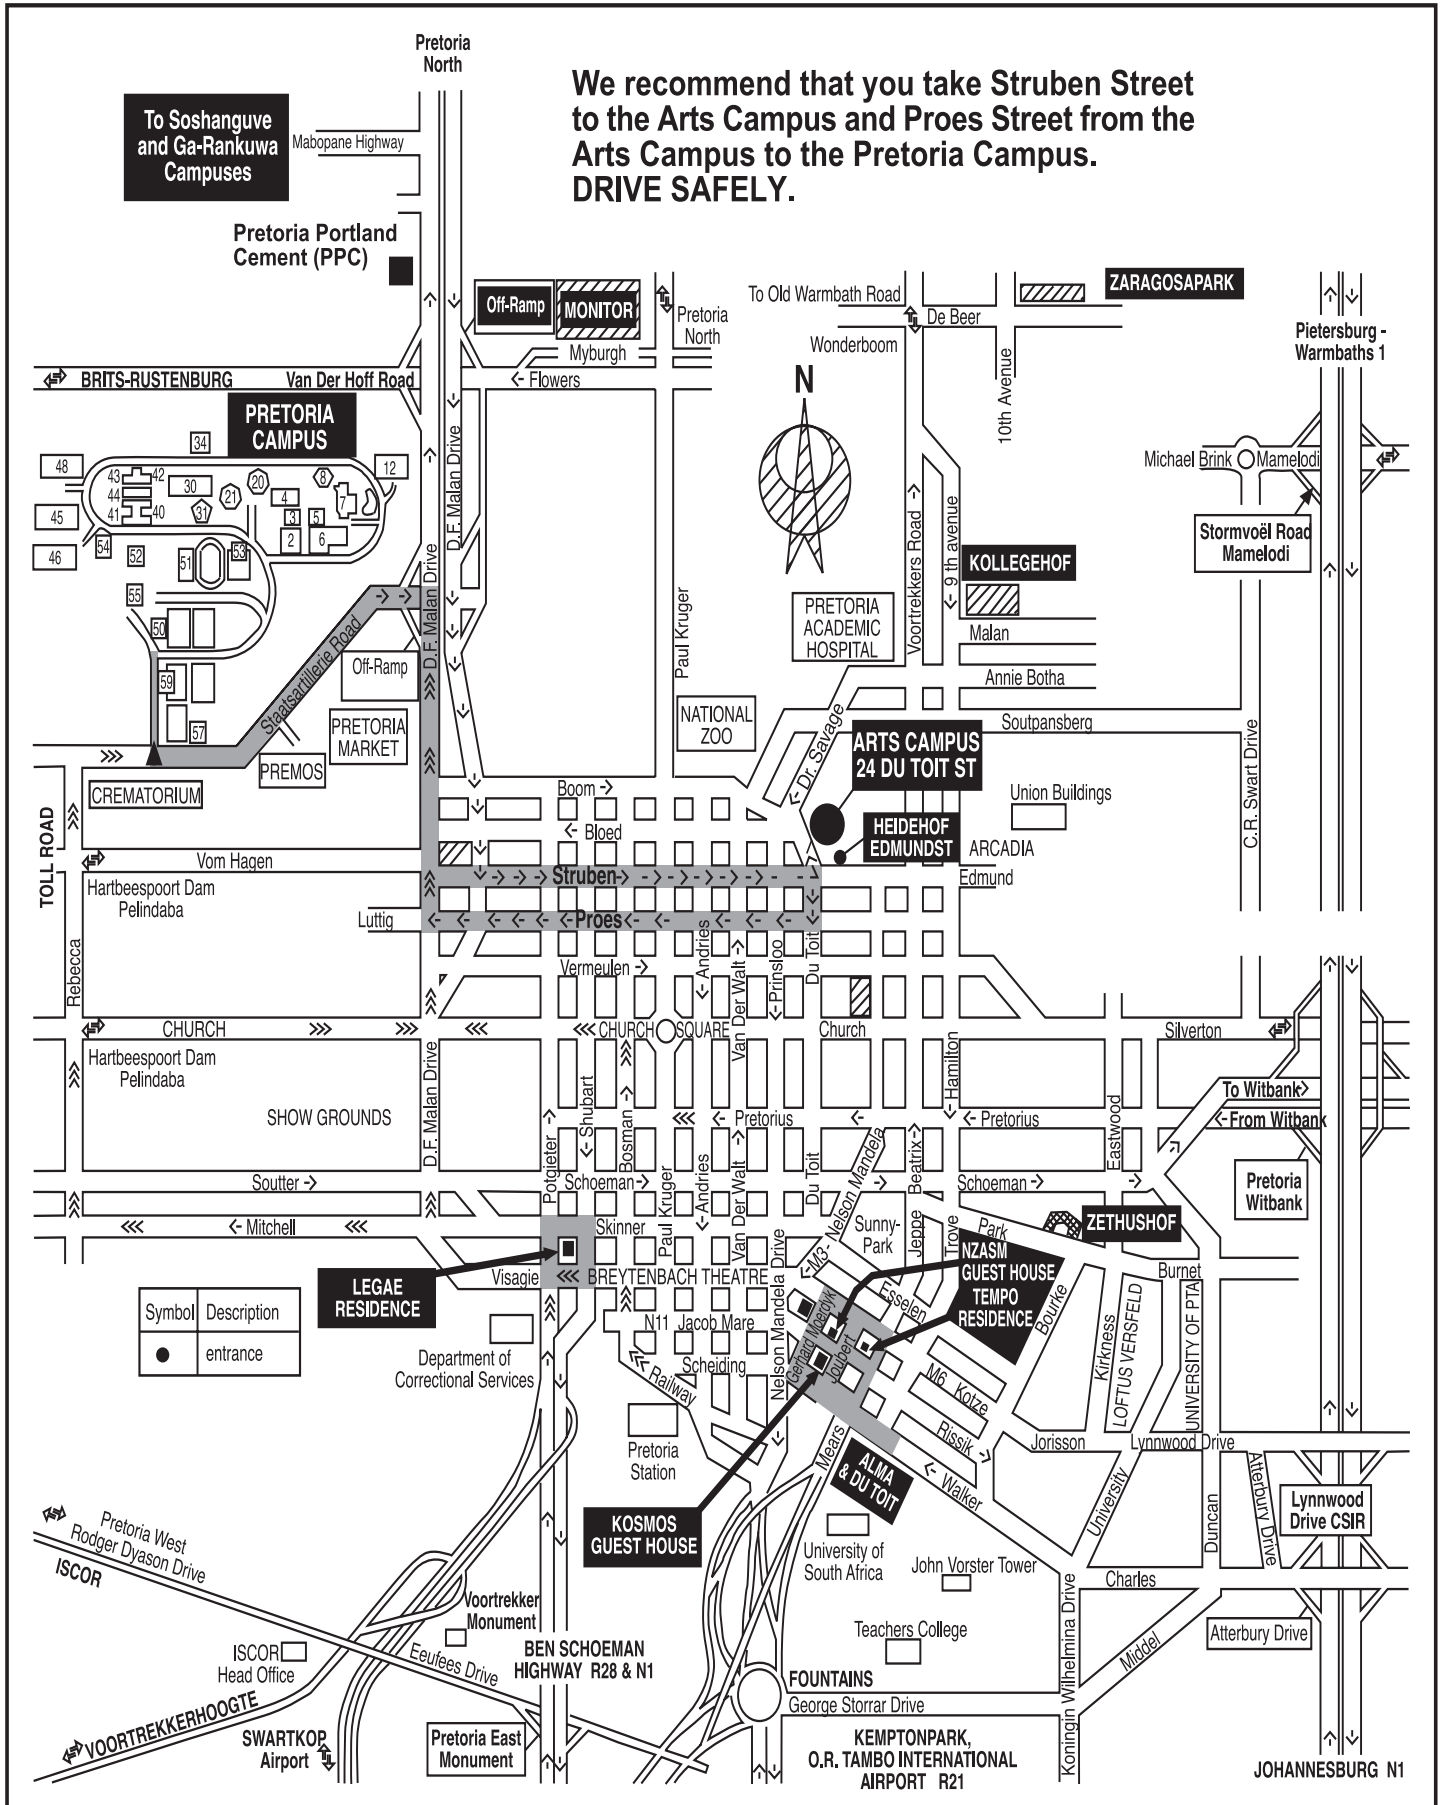

# Tshwane University of Technology - ROUTE MAP

General information: 086 110 2421

www.tut.ac.za

We recommend that you take Struben Street to the Arts Campus and Proes Street from the Arts Campus to the Pretoria Campus.  
**DRIVE SAFELY.**

MAP NOT TO SCALE